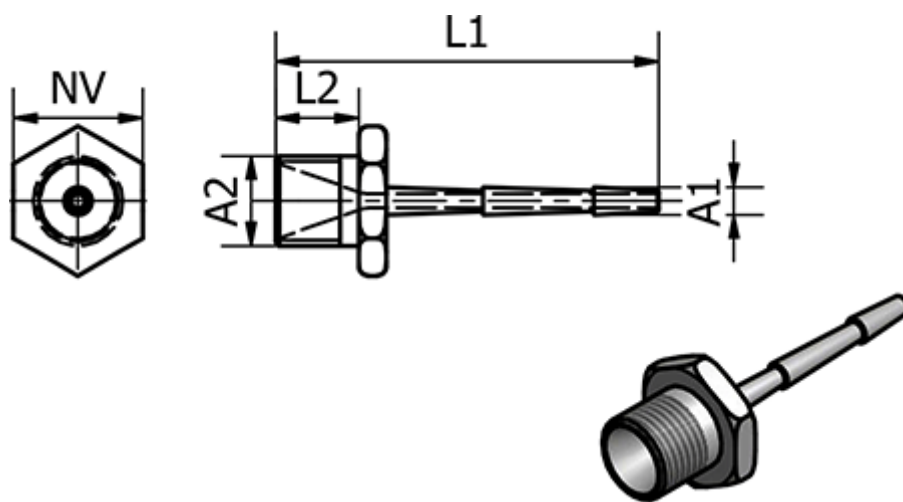

Article number: 586239PES

Description: Tube Connector 239.P-ES, Ø19 - G 3/4"
Stainless

Measures

Ext. Hose Diameter A1	= 19
L1	= 50.5
L2	= 11
NV	= 27
Thread A2	= G 3/4"